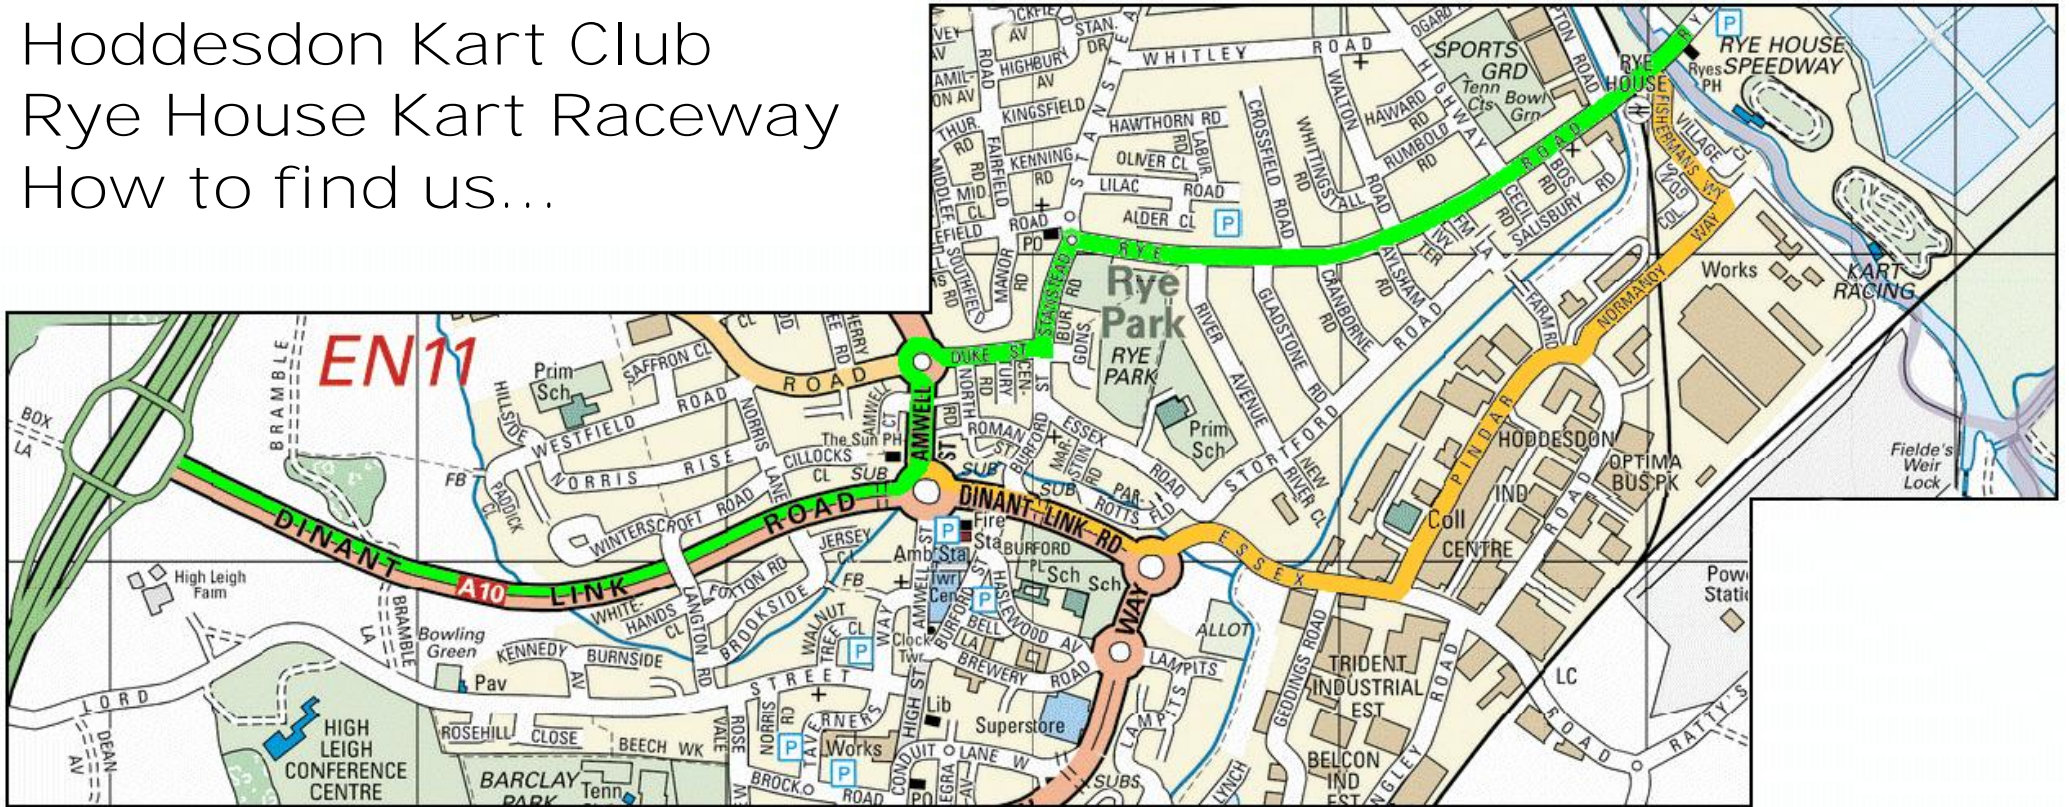

# Hoddesdon Kart Club Rye House Kart Raceway How to find us...

## From A10 – Green Route

Leave the A10 at the Hoddesdon turn off. Turn towards Hoddesdon at the roundabout at the top of the slip road, on to Dinant Link Road. At the next roundabout, turn left on to Amwell Street, followed by turning right at the next roundabout on to Duke Street. At the T-junction turn left on to Stanstead Road. At the mini roundabout turn right on to Rye Road and proceed along this road and over the Railway Bridge by Rye House Station and bridge for the River Lee Navigation. Go past the Rye House Pub and turn right into the track entrance.

## Alternative Route – Orange Route

Follow the Green Route from the A10 to the roundabout. At the 1st roundabout take the 2nd exit (straight across) Dinant Link Road continues. At the 2nd roundabout take the 1st exit into Essex Road. After approx 500 Metres take the 1st left into Pindar Road. Take the 3rd left into Normandy Way, crossing the railway. Turn 1st left into Fishermans Way. At the T-junction by Rye House Station turn right onto Rye Road. Cross over the bridge for the River Lee Navigation. Go past the Rye House Pub and turn right into the track entrance.