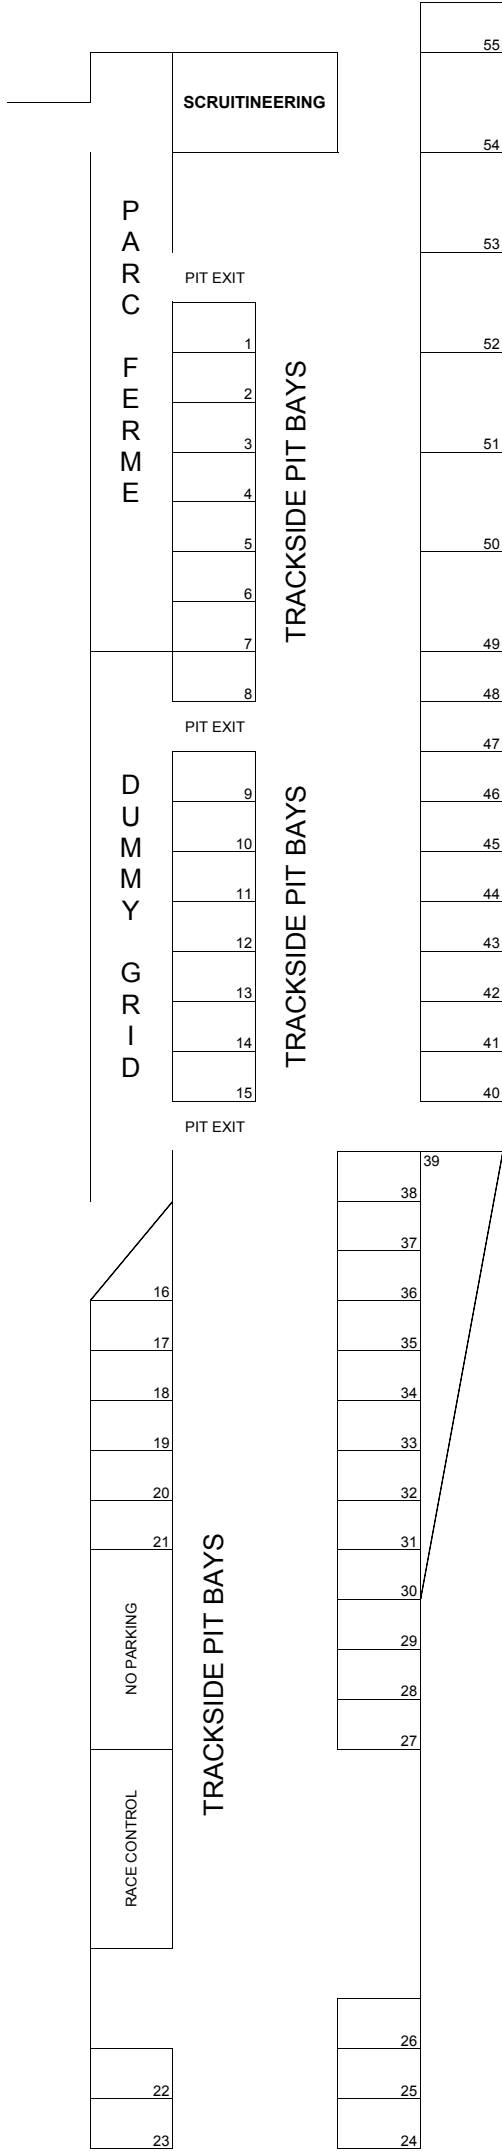

HODDESDON KART CLUB - PIT BAYS

P
A
R
C

F
E
R
M

D
-
R
G

PIT EXIT

PIT EXIT

PIT EXIT

TRACKSIDE PIT BAYS

TRACKSIDE PIT BAYS

TRACKSIDE PIT BAYS

RACE CONTROL

NO PARKING

RIVERSIDE PIT BAYS

RIVERSIDE PIT BAYS

1
2
3
4
5
6
7
8

9
10
11
12
13
14
15

16
17
18
19
20
21
22
23
24
25
26
27
28
29
30
31
32
33
34
35
36
37
38
39

40
41
42
43
44
45
46
47
48
49
50
51
52
53
54
55